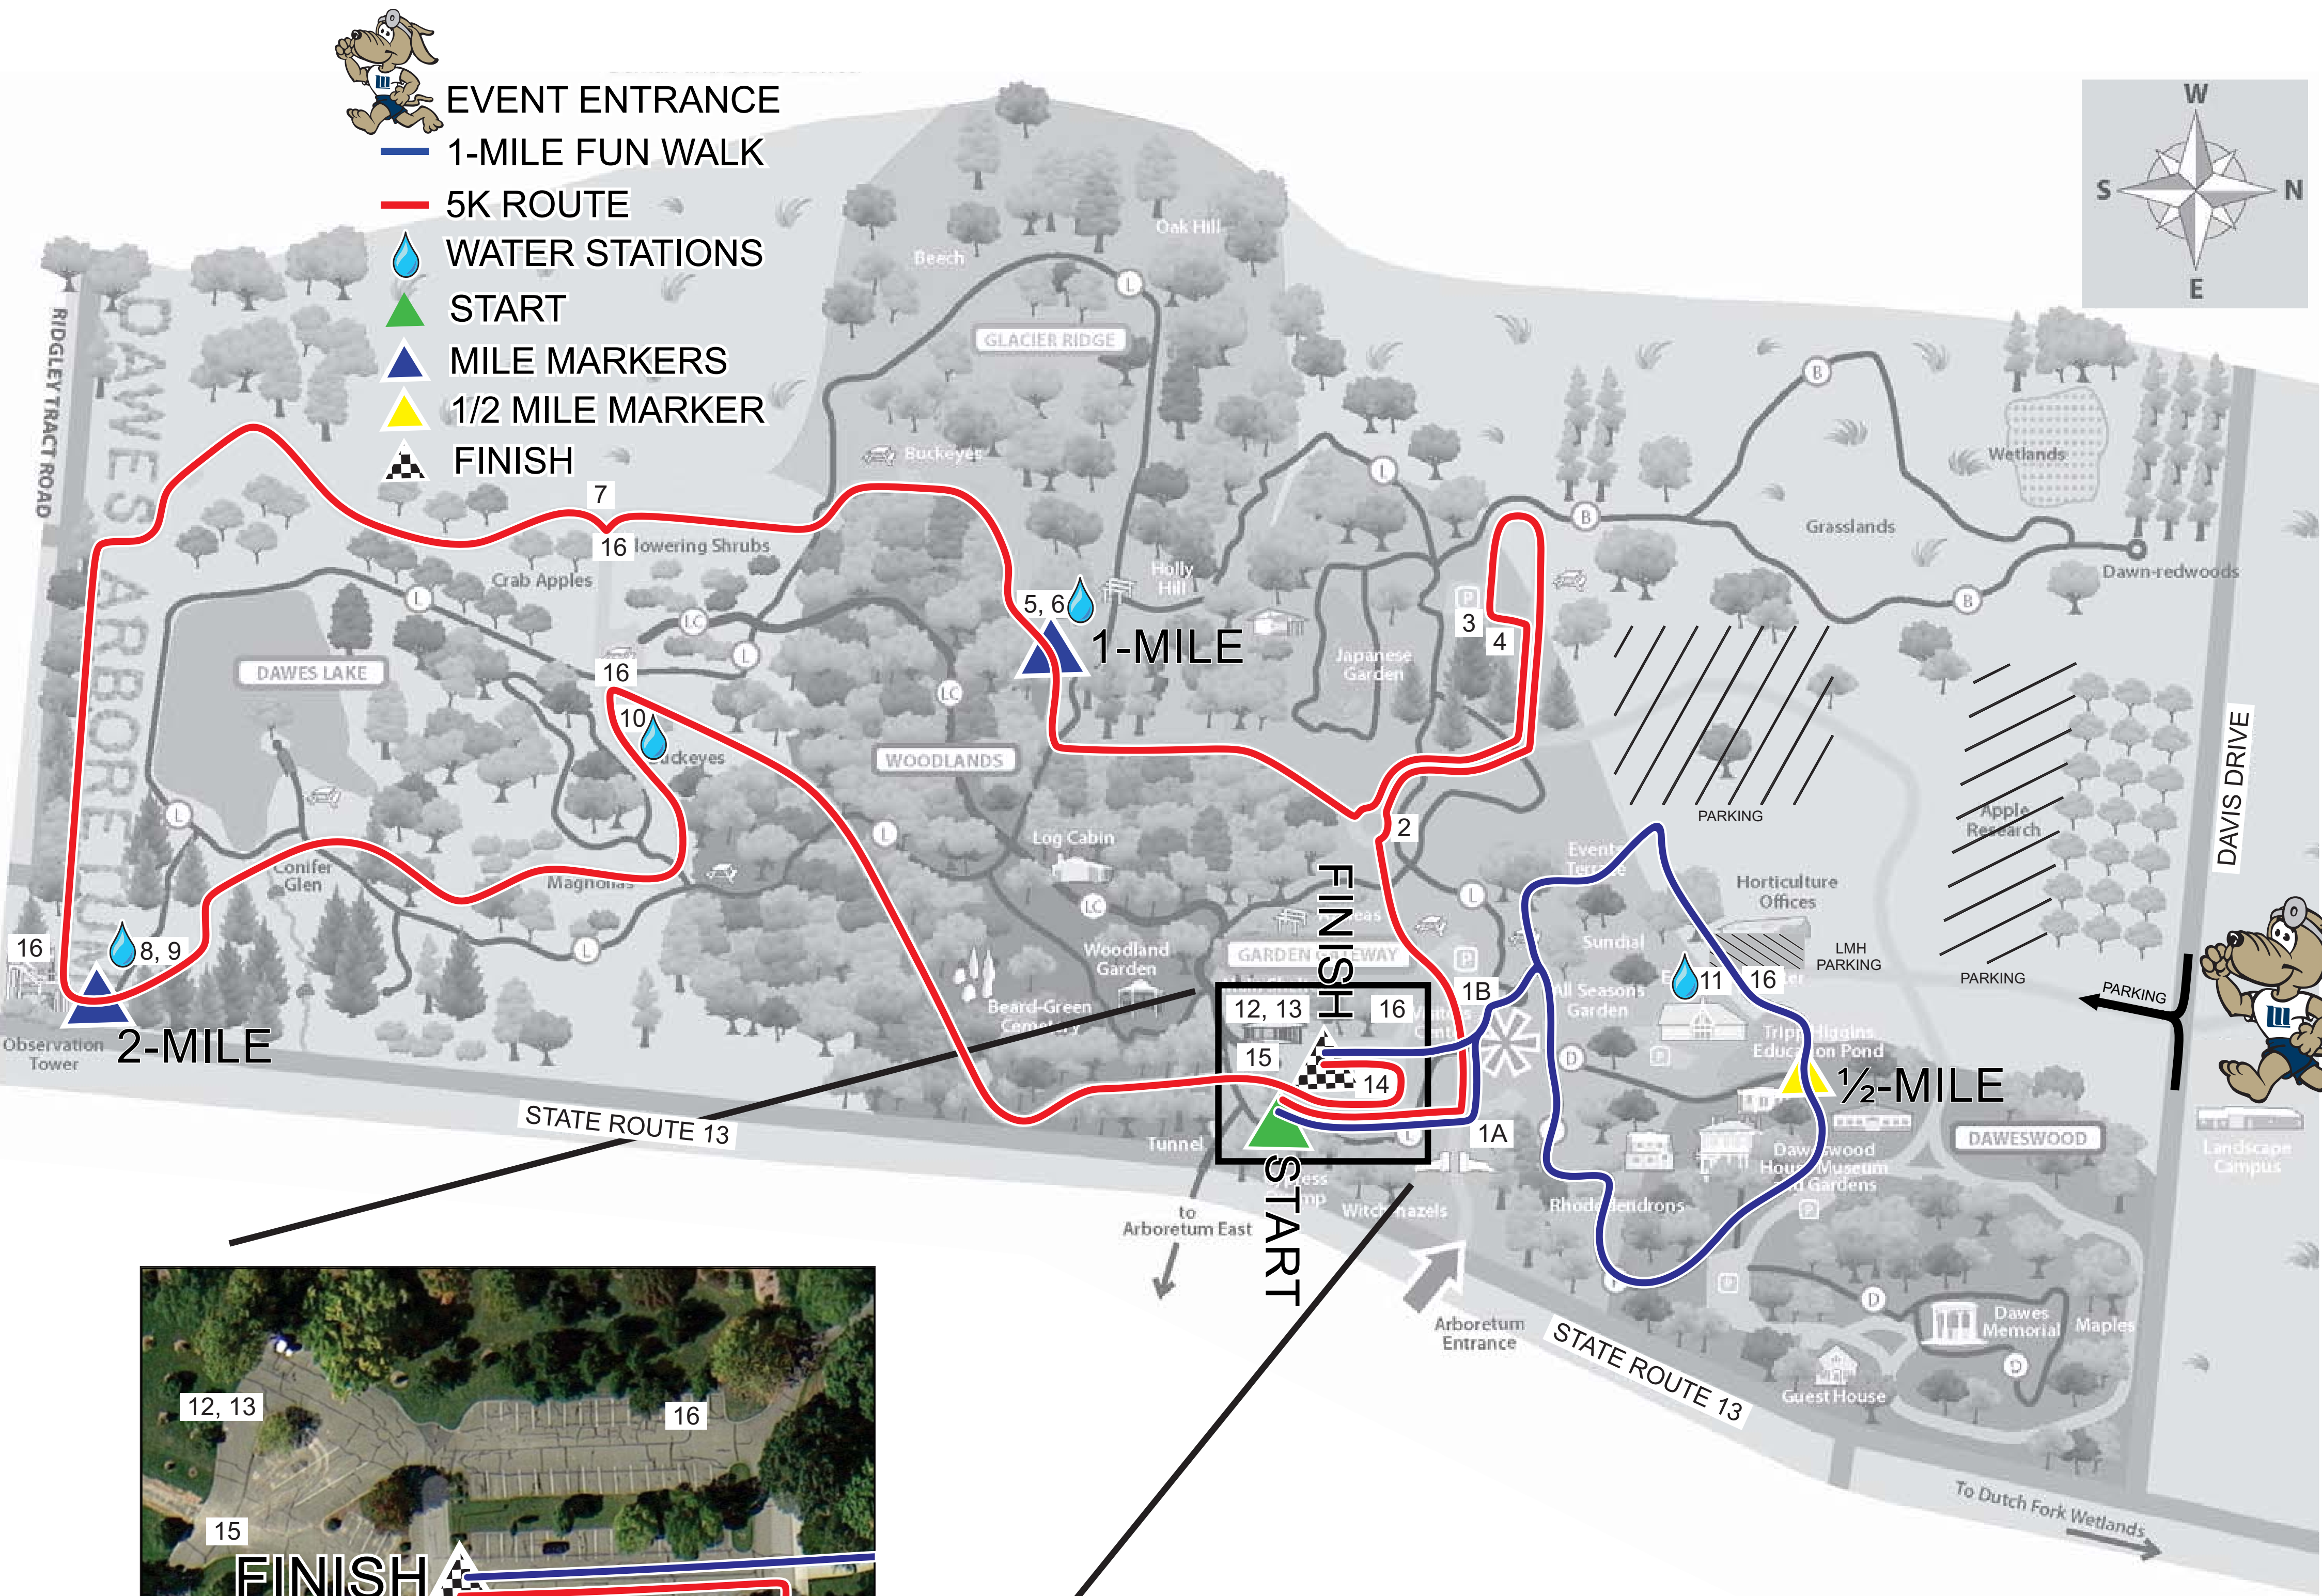

# “For Your Health” 5K Run/Walk & 1-mile Fun Walk

## Legend:

- 1A. and 1B. Median
- 2. Japanese Garden Turn Off
- 3. Japanese Garden Parking
- 4. Japanese Garden Walking Path
- 5. Holly Hill Mile Marker
- 6. Holly Hill Water Station
- 7. Flowering Shrubs Split
- 8. Observation Tower Water Station
- 9. Observation Tower Mile Marker
- 10. Pershing Ave. Water Station
- 11. 1-mile Fun Walk - Education Center Water Station
- 12. Raffle tickets
- 13. Recovery, Seating, Food
- 14. 5K/1-mile Fun Walk Registration, Goody Bags, Tech Shirts
- 15. Crowd Control, and Course Marshal
- 16. Restrooms