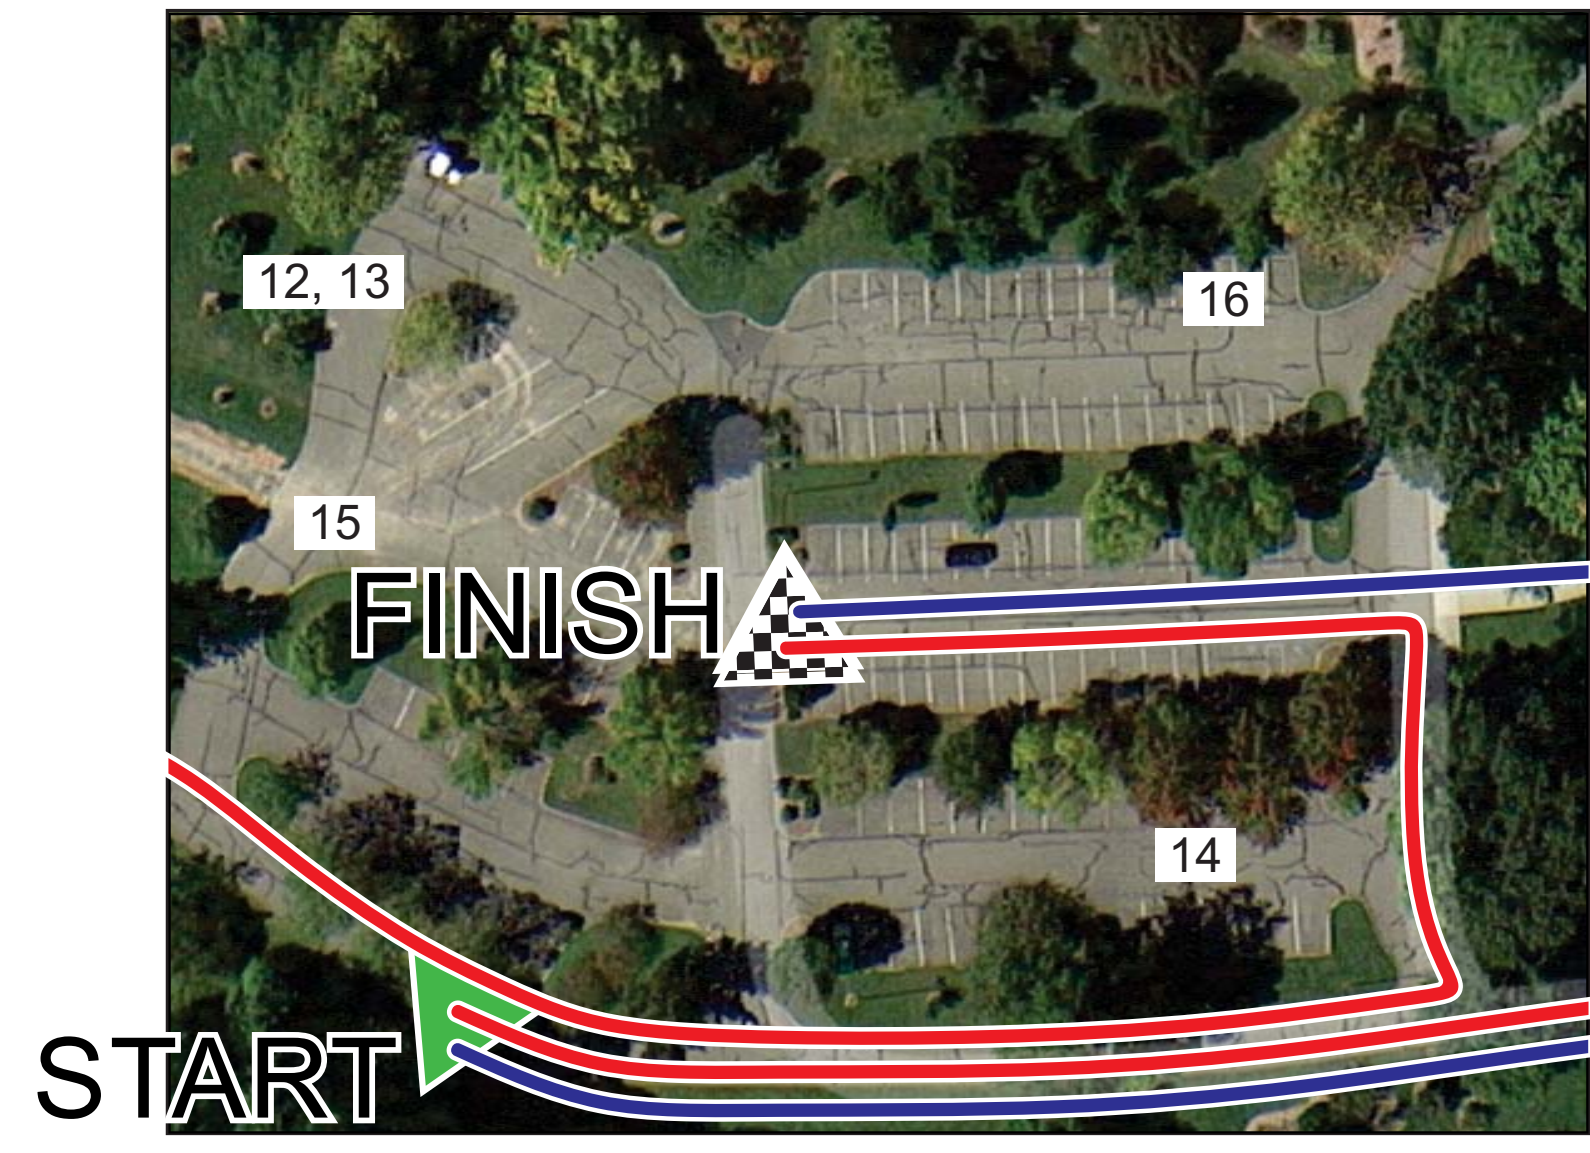

# “For Your Health” 5K Run/Walk & 1-mile Fun Walk

## Legend:

- 1A. and 1B. Median
- 2. Japanese Garden Turn Off
- 3. Japanese Garden Parking
- 4. Japanese Garden Walking Path
- 5. Holly Hill Mile Marker
- 6. Holly Hill Water Station
- 7. Flowering Shrubs Split
- 8. Observation Tower Water Station
- 9. Observation Tower Mile Marker
- 10. Pershing Ave. Water Station
- 11. 1-mile Fun Walk - Education Center Water Station
- 12. Raffle tickets
- 13. Recovery, Seating, Food
- 14. 5K/1-mile Fun Walk Registration, Goody Bags, Tech Shirts
- 15. Crowd Control, and Course Marshal
- 16. Restrooms